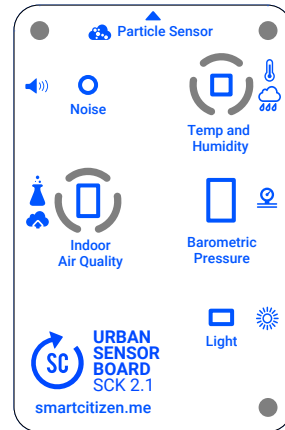

SCK 2.1 - SILKSCREENS

Date: 17/01/19

FRONT
SIDE

BACK
SIDE

DATA
BOARD

SENSOR
BOARD

COLORS

- RAL 9003
- RAL 5015