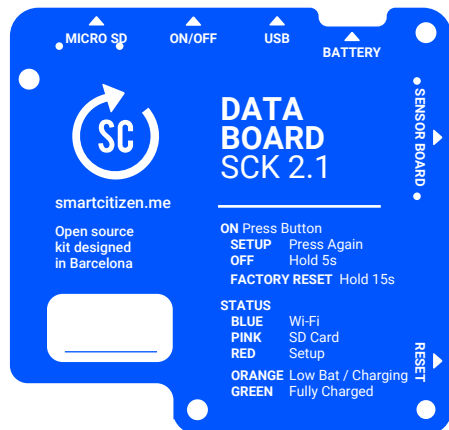

SCK 2.1 - SILKSCREENS

Date: 17/01/19

FRONT
SIDE

BACK
SIDE

DATA
BOARD

SENSOR
BOARD

COLORS

- RAL 9003
- RAL 5015