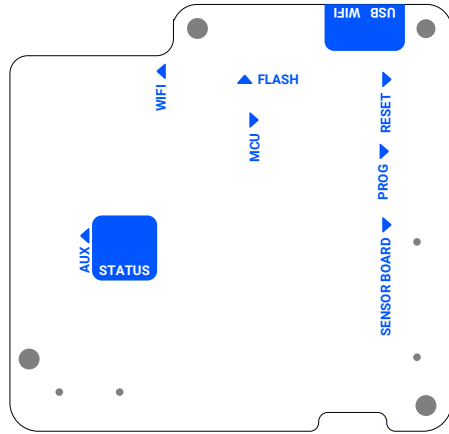

SCK 2.1 - SILKSCREENS

Date: 17/01/19

FRONT
SIDE

BACK
SIDE

DATA
BOARD

SENSOR
BOARD

COLORS

- RAL 9003
- RAL 5015